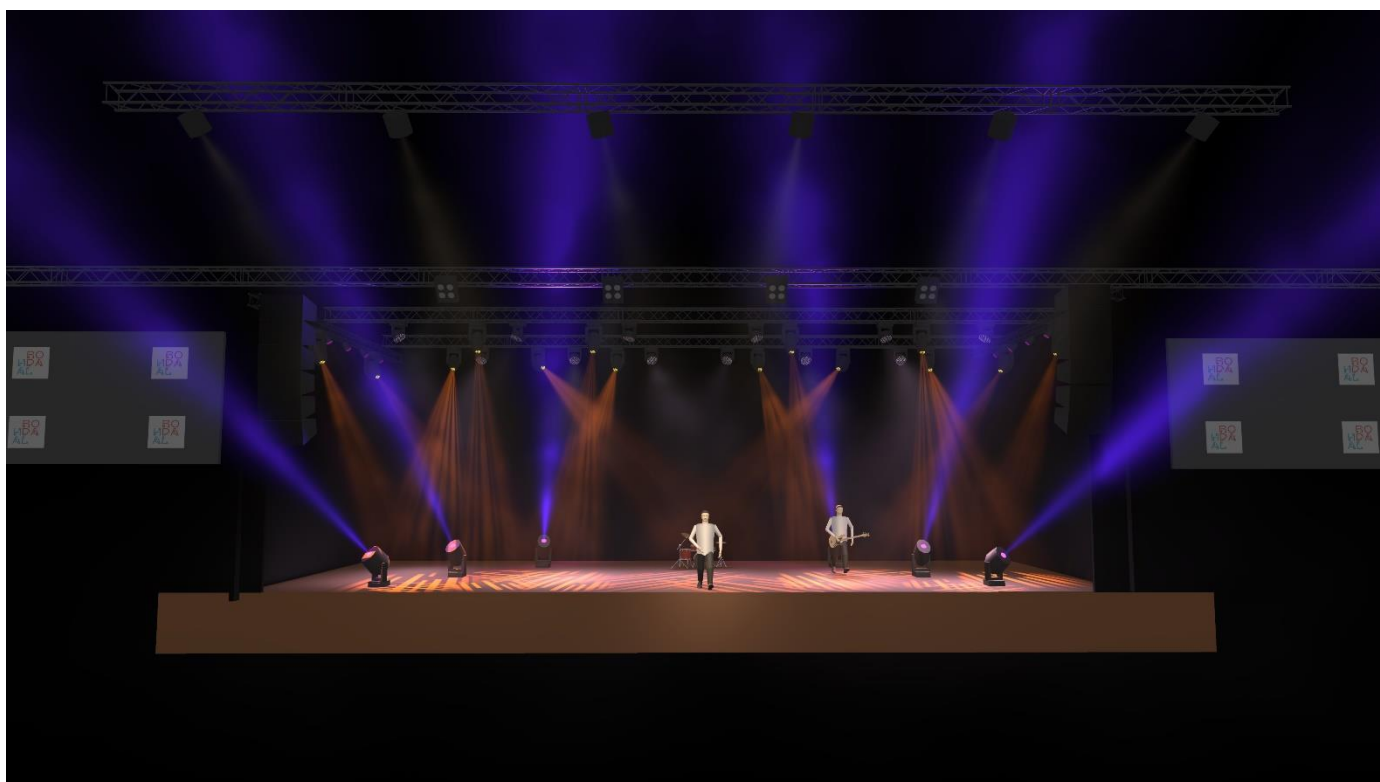

Sound:

- 16x DB Technologies Vio L212 active line array (Main PA)
- 12x DB Technologies Vio S218 active subwoofer 2 x 18"
- 2x DB Technologies Vio X12 (infill)

Sound Console: on request

Video:

Left screen: 5,28 x 2,88mtr Martin EC10, 10mm LED

Right screen: 5,28 x 2,88mtr Martin EC10, 10mm LED