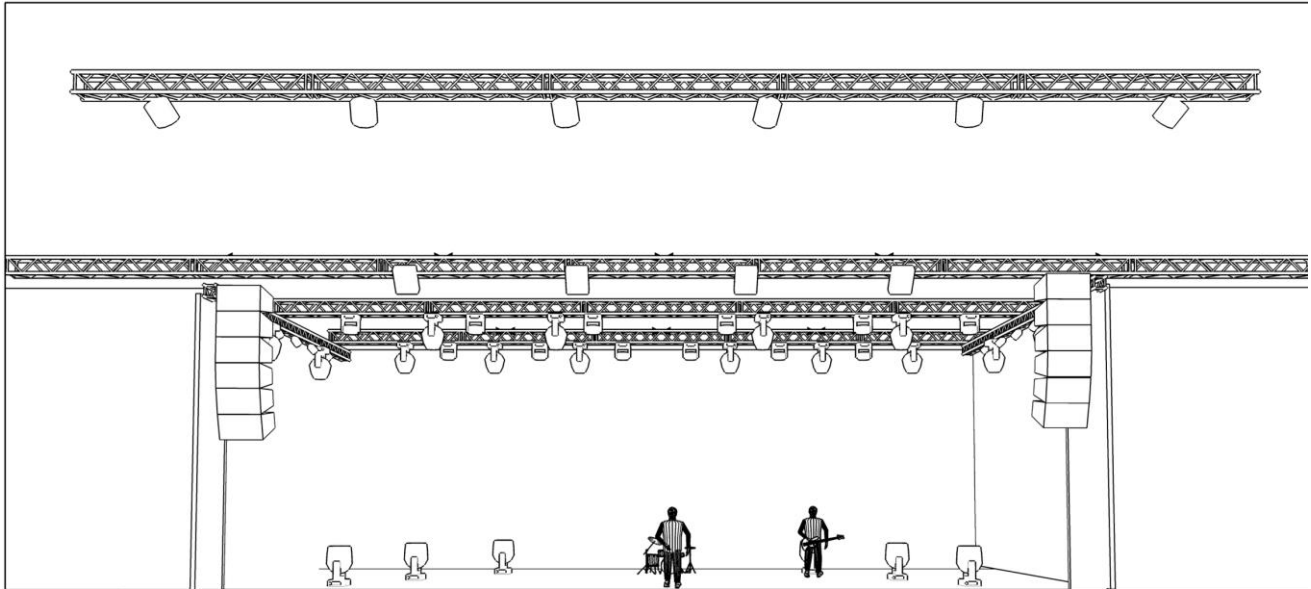

Rodahal Kerkrade Plot

Front View (Pers)