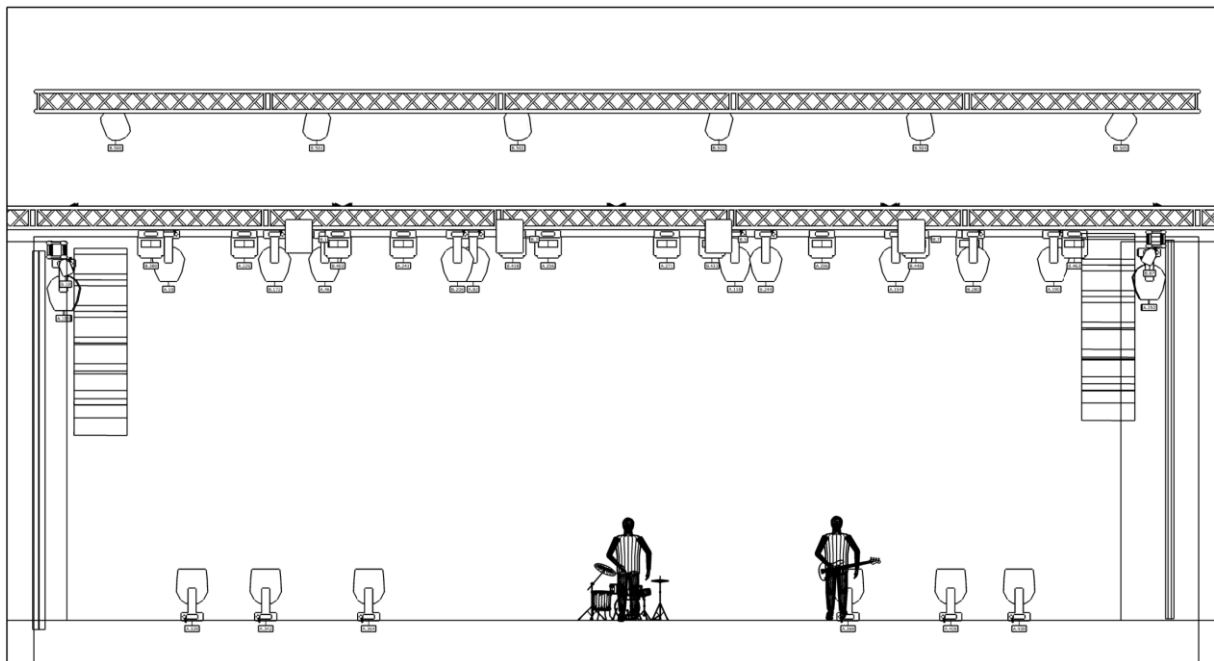

Rodahal Kerkrade Plot

Front View (Pers)

Front View